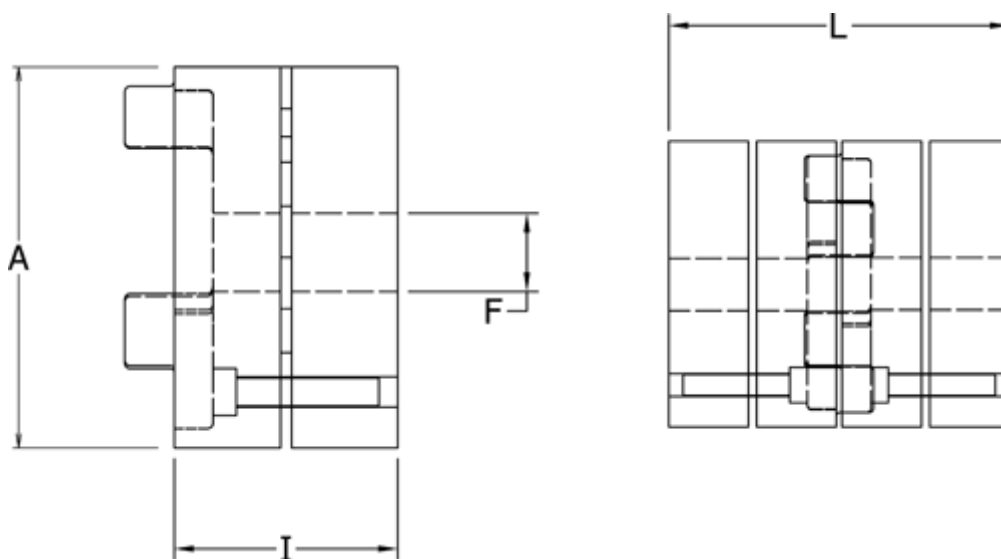

Article number: 3335019A014

Description: Conical Clamping Klonex ES 19/24  
ALU Aluminium, Bore 14H7 mm

## Measures

A = 40  
F = 14  
I = 25.0  
L = 66  
t = M4